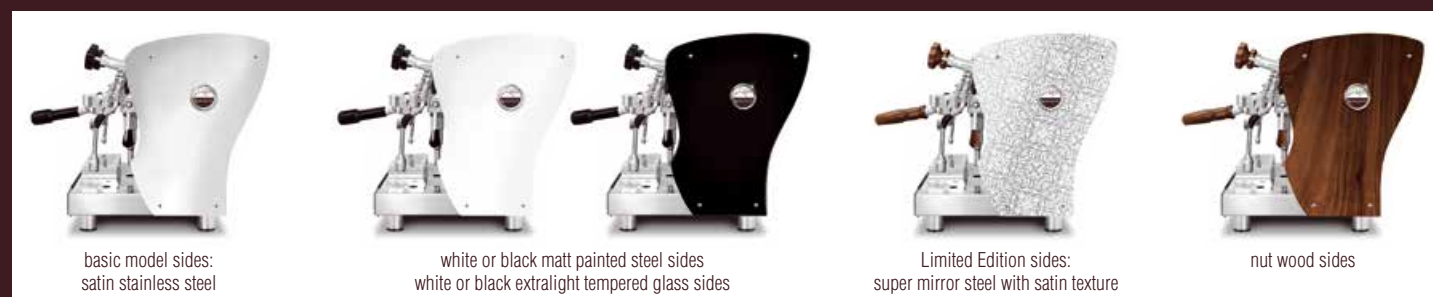

TECHNICAL FEATURES	MANUAL
Espresso coffee and cappuccino machine with thermosiphonic system	1 gr
E 61 "Levetta" brewing raised group with manual pre-infusion for the best coffee brewing	●
Frame completely of satined stainless steel AISI 304	●
Boiler (3 Lt.) of copper, pipes of copper and pipe fittings of brass	●
Water loading from tank of 2,2 Lt. with capacitive level detector	●
Water loading from water system	●
Automatic boiler water loading	●
Built-in RPM single-phase motor pump with AIR cooling / Fluid-o-Tech rotary pump	●
1 signal lamp for working machine and 1 for water lack in the tank	●
Protection thermostat for heating element	●
2 gauges: 1 for water pressure and 1 for boiler pressure	●
Easy to adjust boiler pressure switch	●
1 multidirectional steam wand	●
1 multidirectional hot water wand	●
1 filter holder for 1 cup, 1 filter holder for 2 cups and 1 blind filter	●
LED lights on the back panel	●

basic model sides:
satin stainless steel

white or black matt painted steel sides
white or black extralight tempered glass sides

Limited Edition sides:
super mirror steel with satin texture

nut wood sides

OPTIONALS ON DEMAND	
Sides in: white or black extralight tempered glass, matt white or black painted steel, Limited Edition super mirror steel with satin texture, nut wood	●
White filter holders for 1 and 2 cups	●
Nut wood kit: filter holders, knobs / joysticks and lever	●
Black or white filter holder E.S.E. pod and capsule adapter	●
Taps with joystick	●
Steam and water wands with teflon inside cold touch	●
Aesthetic customization (colour options on the website gallery)	●